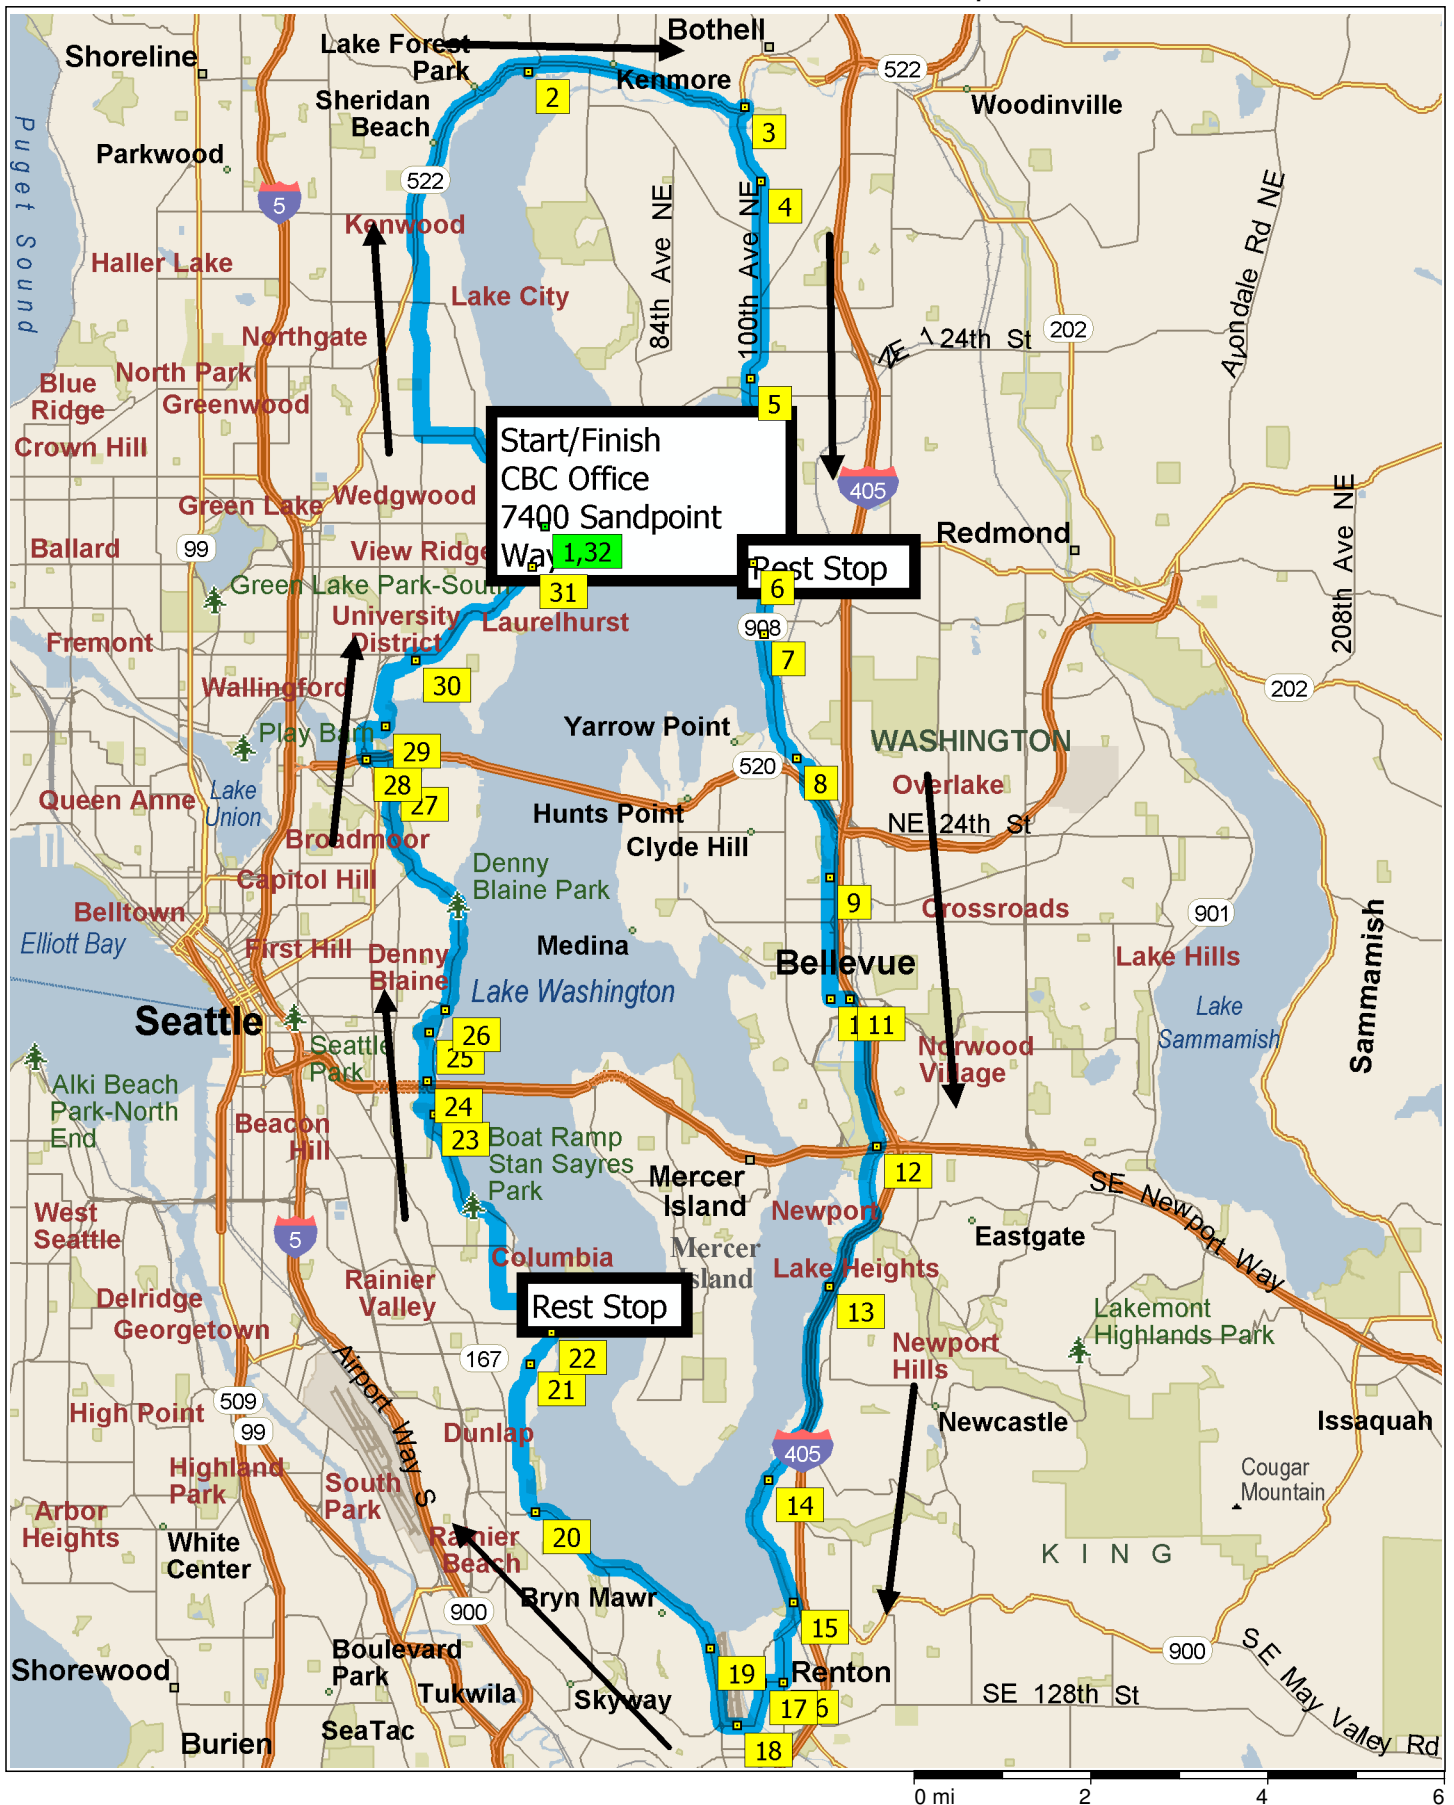

# #15 CBC - Full Lake Wash Loop

Copyright © and (P) 1988–2009 Microsoft Corporation and/or its suppliers. All rights reserved. <http://www.microsoft.com/streets/>  
 Certain mapping and direction data © 2009 NAVTEQ. All rights reserved. The Data for areas of Canada includes information taken with permission from Canadian authorities, including: © Her Majesty the Queen in Right of Canada, © Queen's Printer for Ontario. NAVTEQ and NAVTEQ ON BOARD are trademarks of NAVTEQ. © 2009 Tele Atlas North America, Inc. All rights reserved. Tele Atlas and Tele Atlas North America are trademarks of Tele Atlas, Inc. © 2009 by Applied Geographic Systems. All rights reserved.